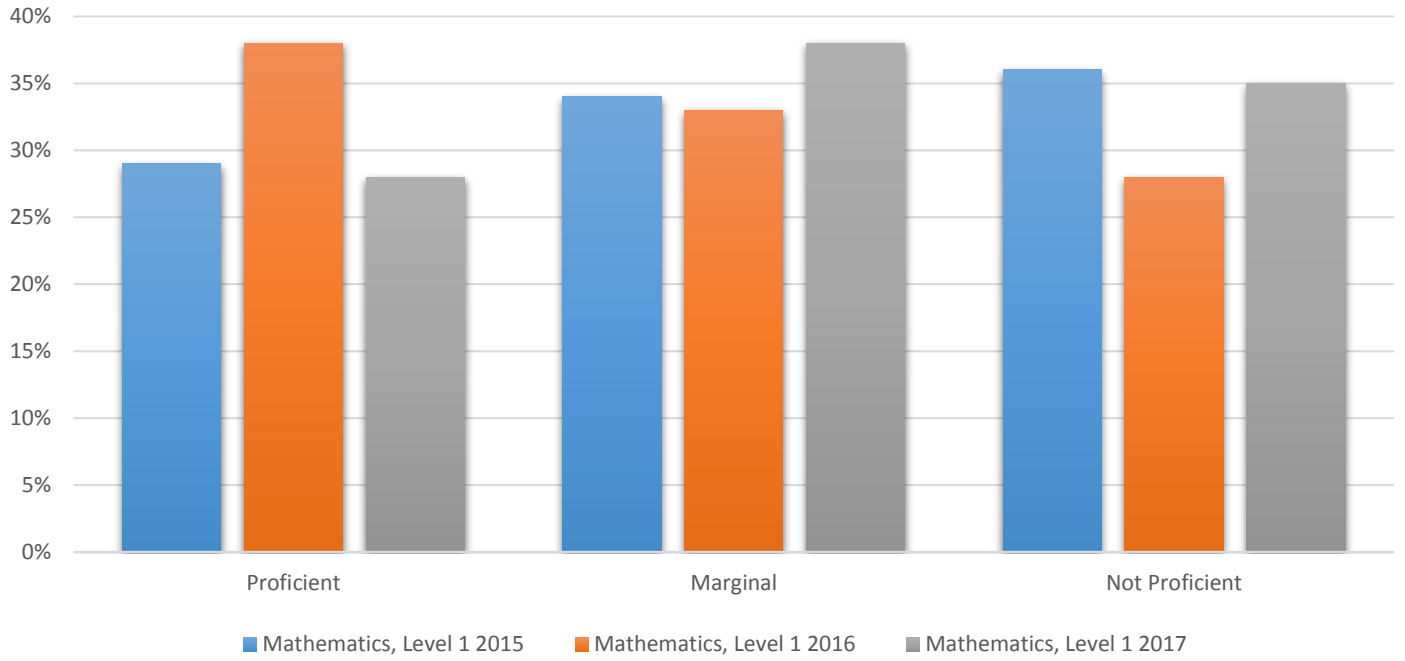

Murray State College ETS

Mid-Level Testing Results

Reading Level 2 ETS

Writing Level 1 ETS

Writing Level 2 ETS

Writing Level 3 ETS

Mathematics Level 1 ETS

Mathematics Level 2 ETS