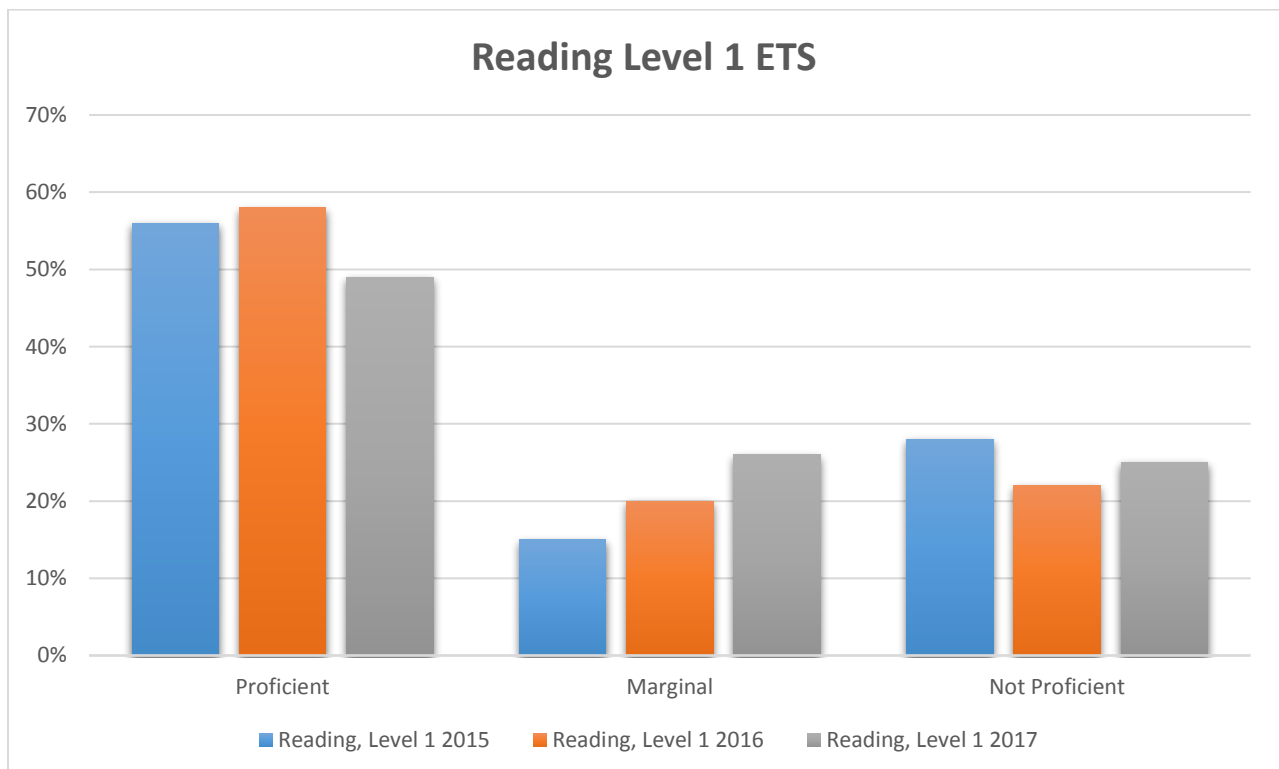

Murray State College ETS

Mid-Level Testing Results

Reading Level 2 ETS

Writing Level 1 ETS

Writing Level 2 ETS

Writing Level 3 ETS

Mathematics Level 1 ETS

Mathematics Level 2 ETS