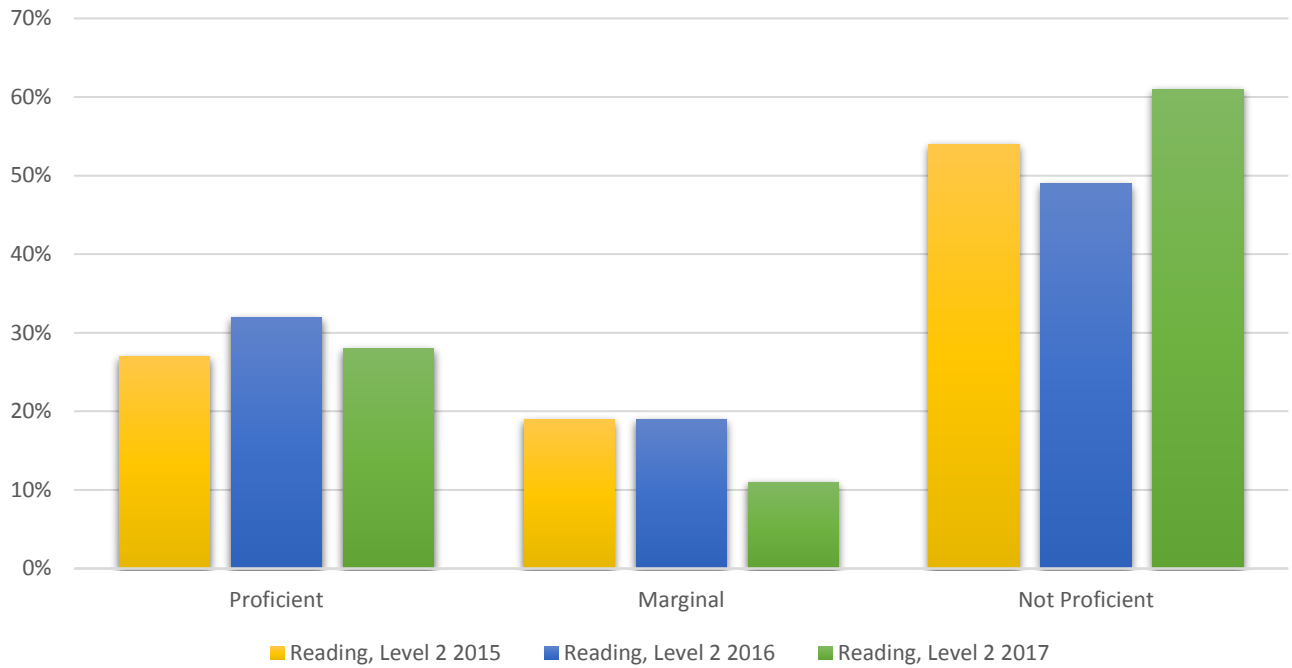

Murray State College ETS

Mid-Level Testing Results

Reading Level 2 ETS

Writing Level 1 ETS

Writing Level 2 ETS

Writing Level 3 ETS

Mathematics Level 1 ETS

Mathematics Level 2 ETS