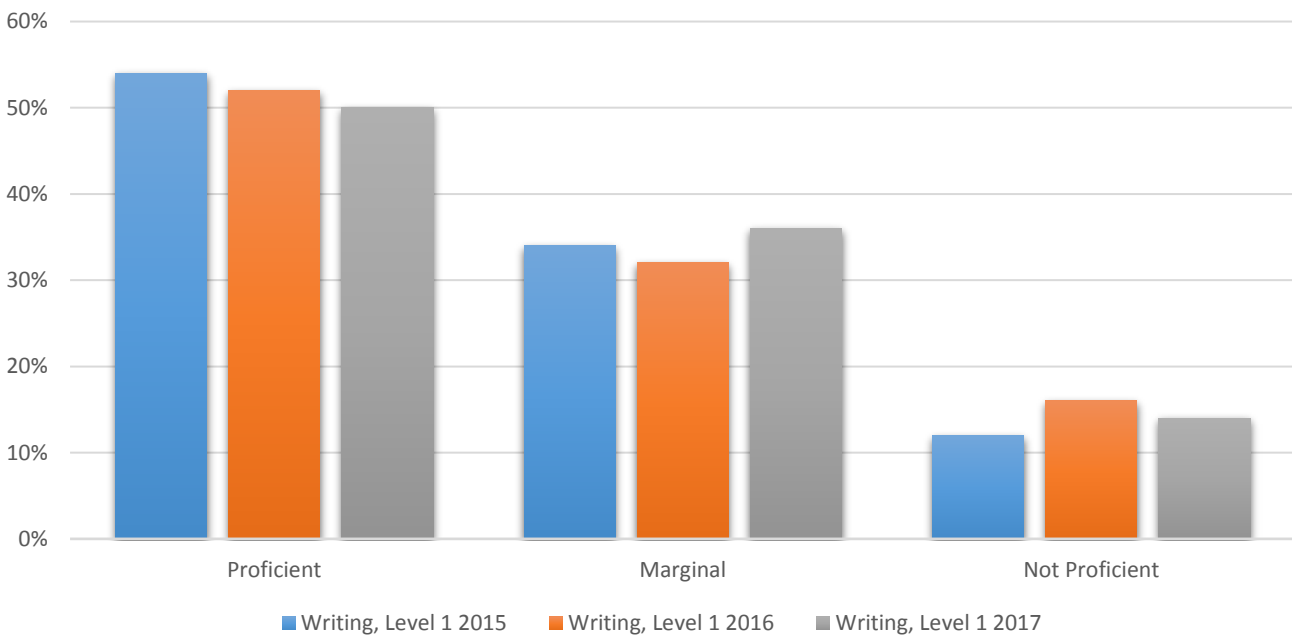

Murray State College ETS

Mid-Level Testing Results

Reading Level 2 ETS

Writing Level 1 ETS

Writing Level 2 ETS

Writing Level 3 ETS

Mathematics Level 1 ETS

Mathematics Level 2 ETS