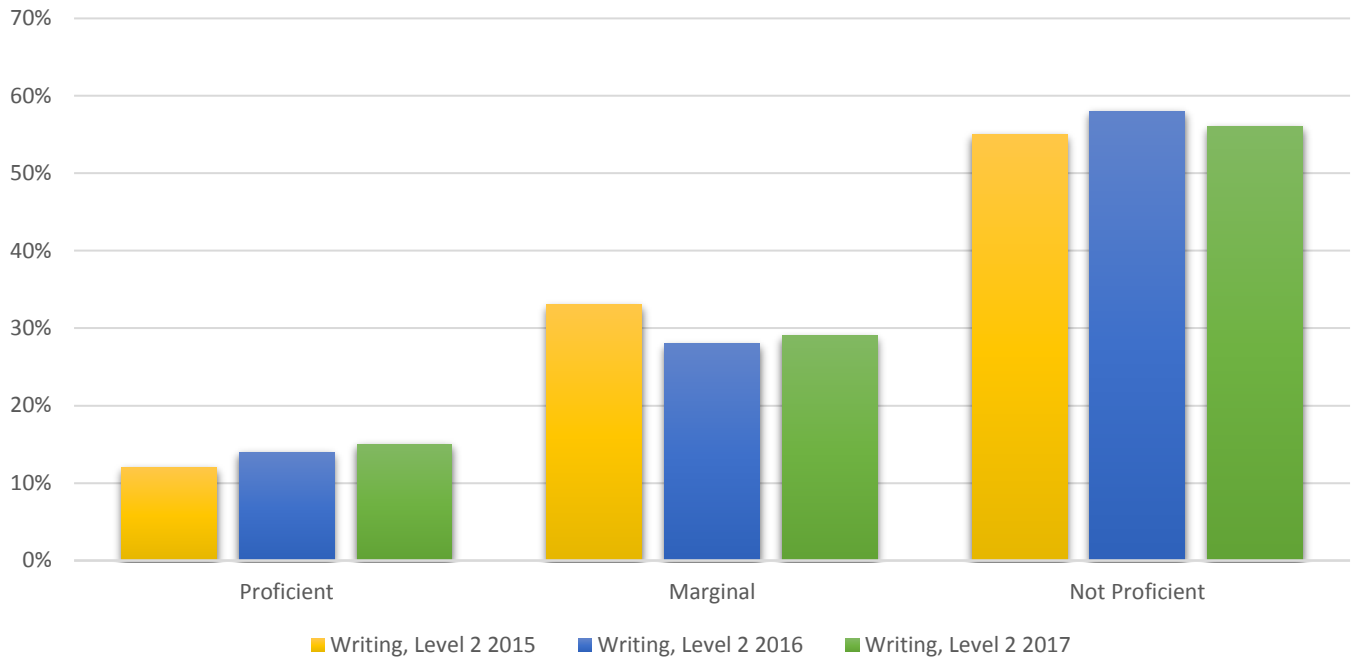

Murray State College ETS

Mid-Level Testing Results

Reading Level 2 ETS

Writing Level 1 ETS

Writing Level 2 ETS

Writing Level 3 ETS

Mathematics Level 1 ETS

Mathematics Level 2 ETS