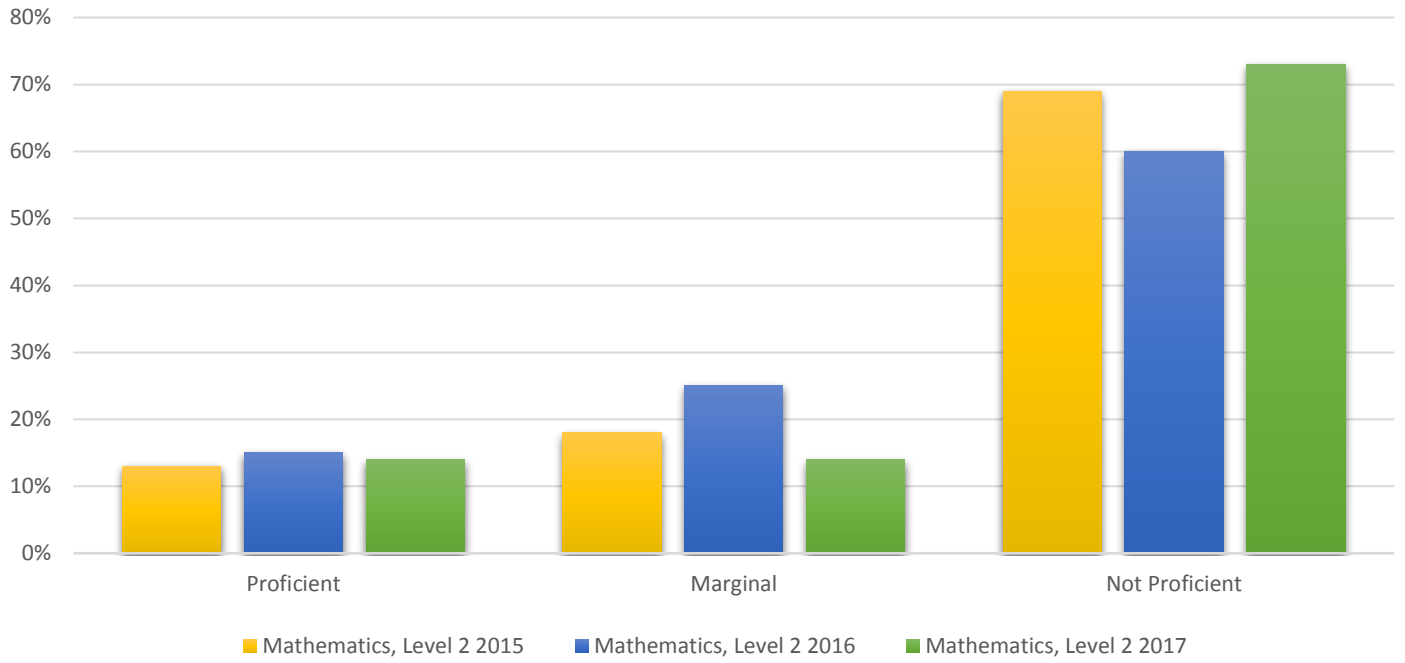

Murray State College ETS

Mid-Level Testing Results

Reading Level 2 ETS

Writing Level 1 ETS

Writing Level 2 ETS

Writing Level 3 ETS

Mathematics Level 1 ETS

Mathematics Level 2 ETS