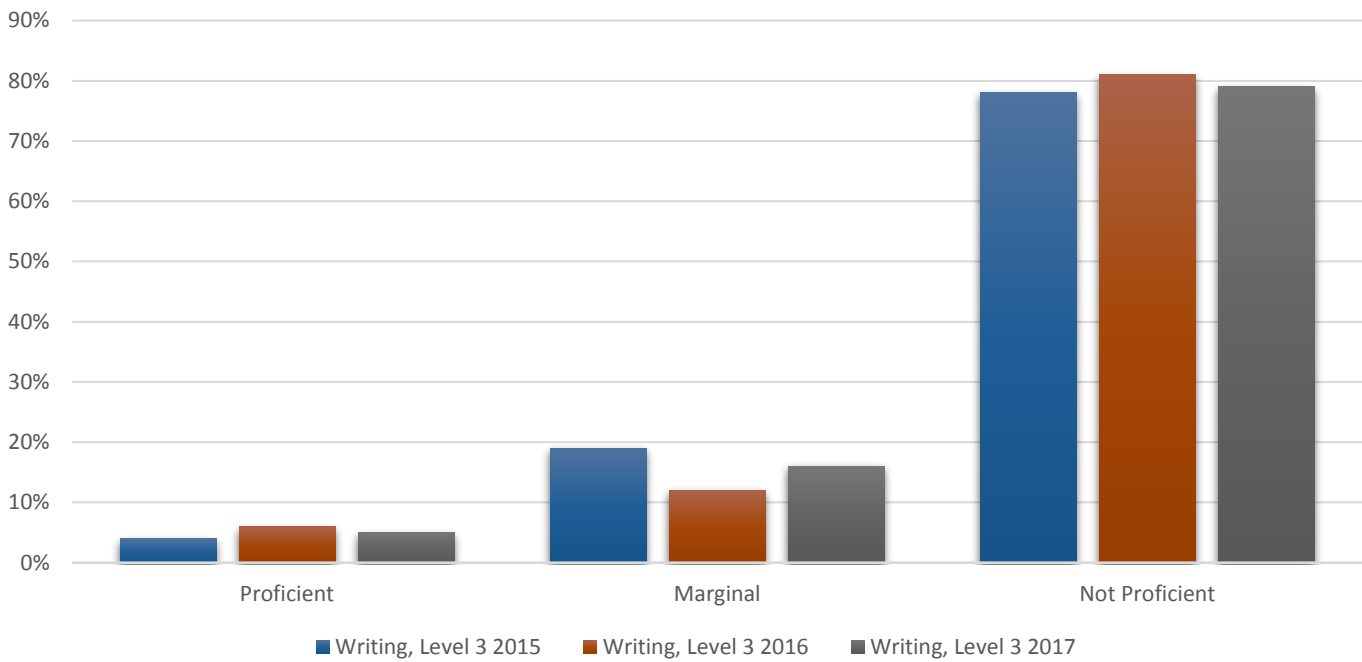

Murray State College ETS

Mid-Level Testing Results

Reading Level 2 ETS

Writing Level 1 ETS

Writing Level 2 ETS

Writing Level 3 ETS

Mathematics Level 1 ETS

Mathematics Level 2 ETS