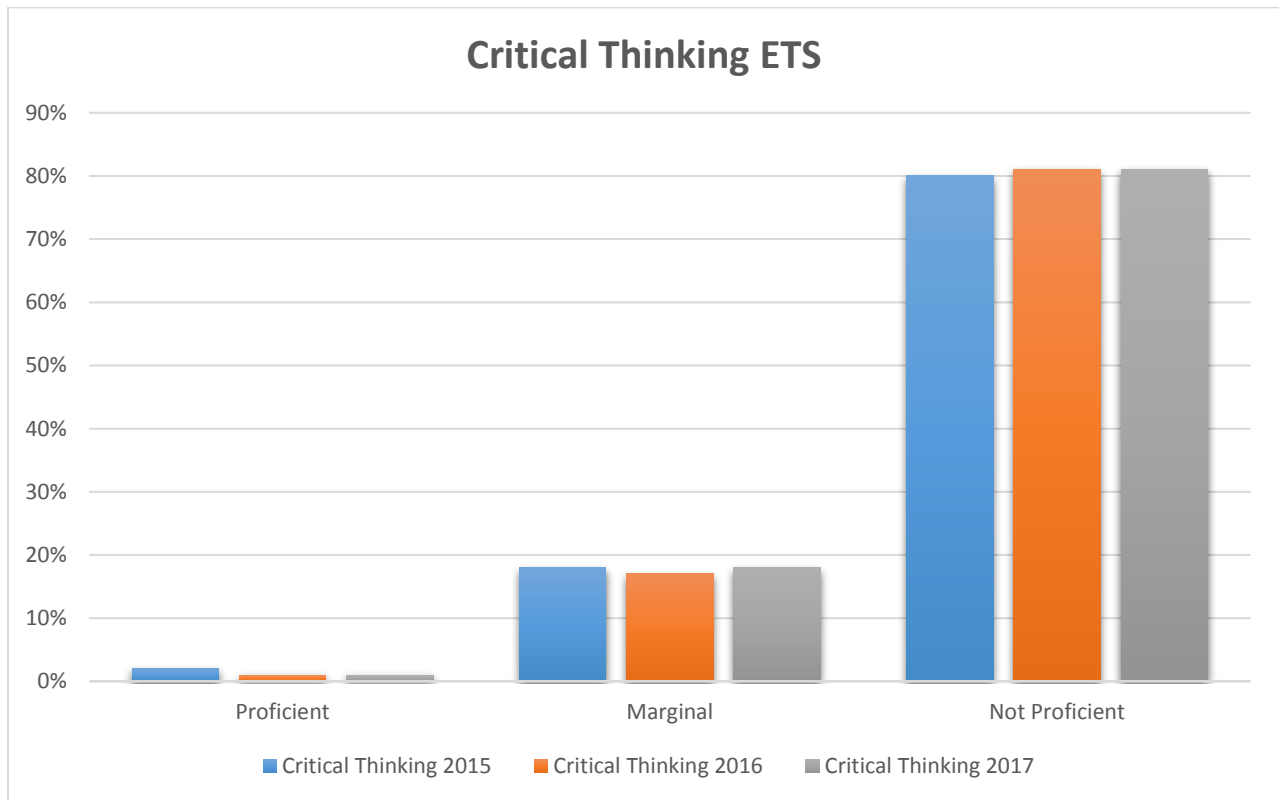

Murray State College ETS

Mid-Level Testing Results

Reading Level 2 ETS

Writing Level 1 ETS

Writing Level 2 ETS

Writing Level 3 ETS

Mathematics Level 1 ETS

Mathematics Level 2 ETS